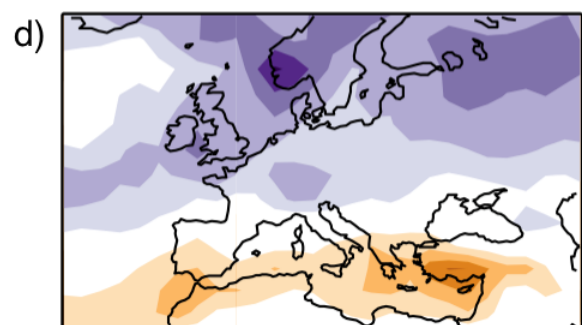

Low tropical amplification, strong vortex

High tropical amplification, strong vortex

Low tropical amplification, weak vortex

High tropical amplification, weak vortex

-0.3 -0.2 -0.1 0 0.1 0.2 0.3

mm/day/K

[Crack Wep And Wpa Wireless Networks load](#)