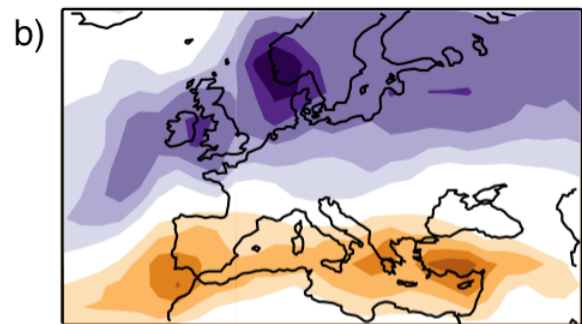

High tropical amplification, strong vortex