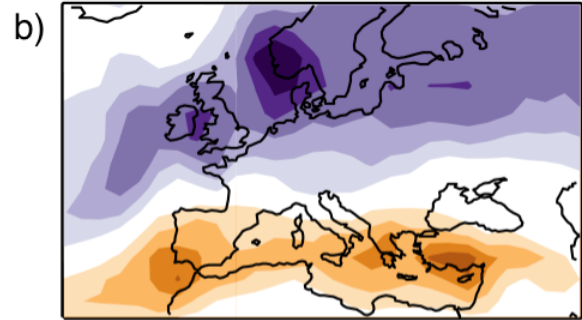

 SECURE SCANNED

You need to [log in](#) before you can post comments.

Navigation

Registration

FAQ

[Shepherd University Outlook For Mac](#)

Low tropical amplification, strong vortex

High tropical amplification, strong vortex

Low tropical amplification, weak vortex

High tropical amplification, weak vortex

[Shepherd University Outlook For Mac](#)

File was found and ready to download!

UPDATED 14 HOUES AGO

Fastest Source: [useenet.nl](#)