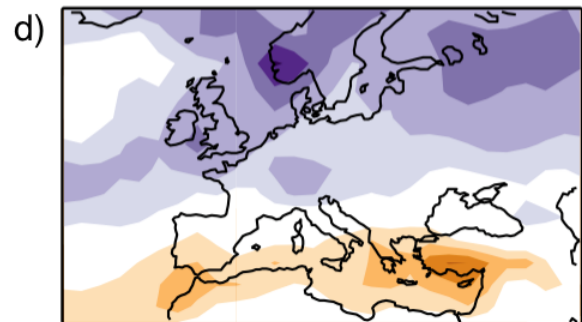

 SECURE SCANNED

You need to [log in](#) before you can post comments.

Navigation

Registration

FAQ

[Shepherd University Outlook For Mac](#)

Low tropical amplification, strong vortex

High tropical amplification, strong vortex

Low tropical amplification, weak vortex

High tropical amplification, weak vortex

[Shepherd University Outlook For Mac](#)

File was found and ready to download!

UPDATED 14 HOUES AGO

Fastest Source: [useenet.nl](#)